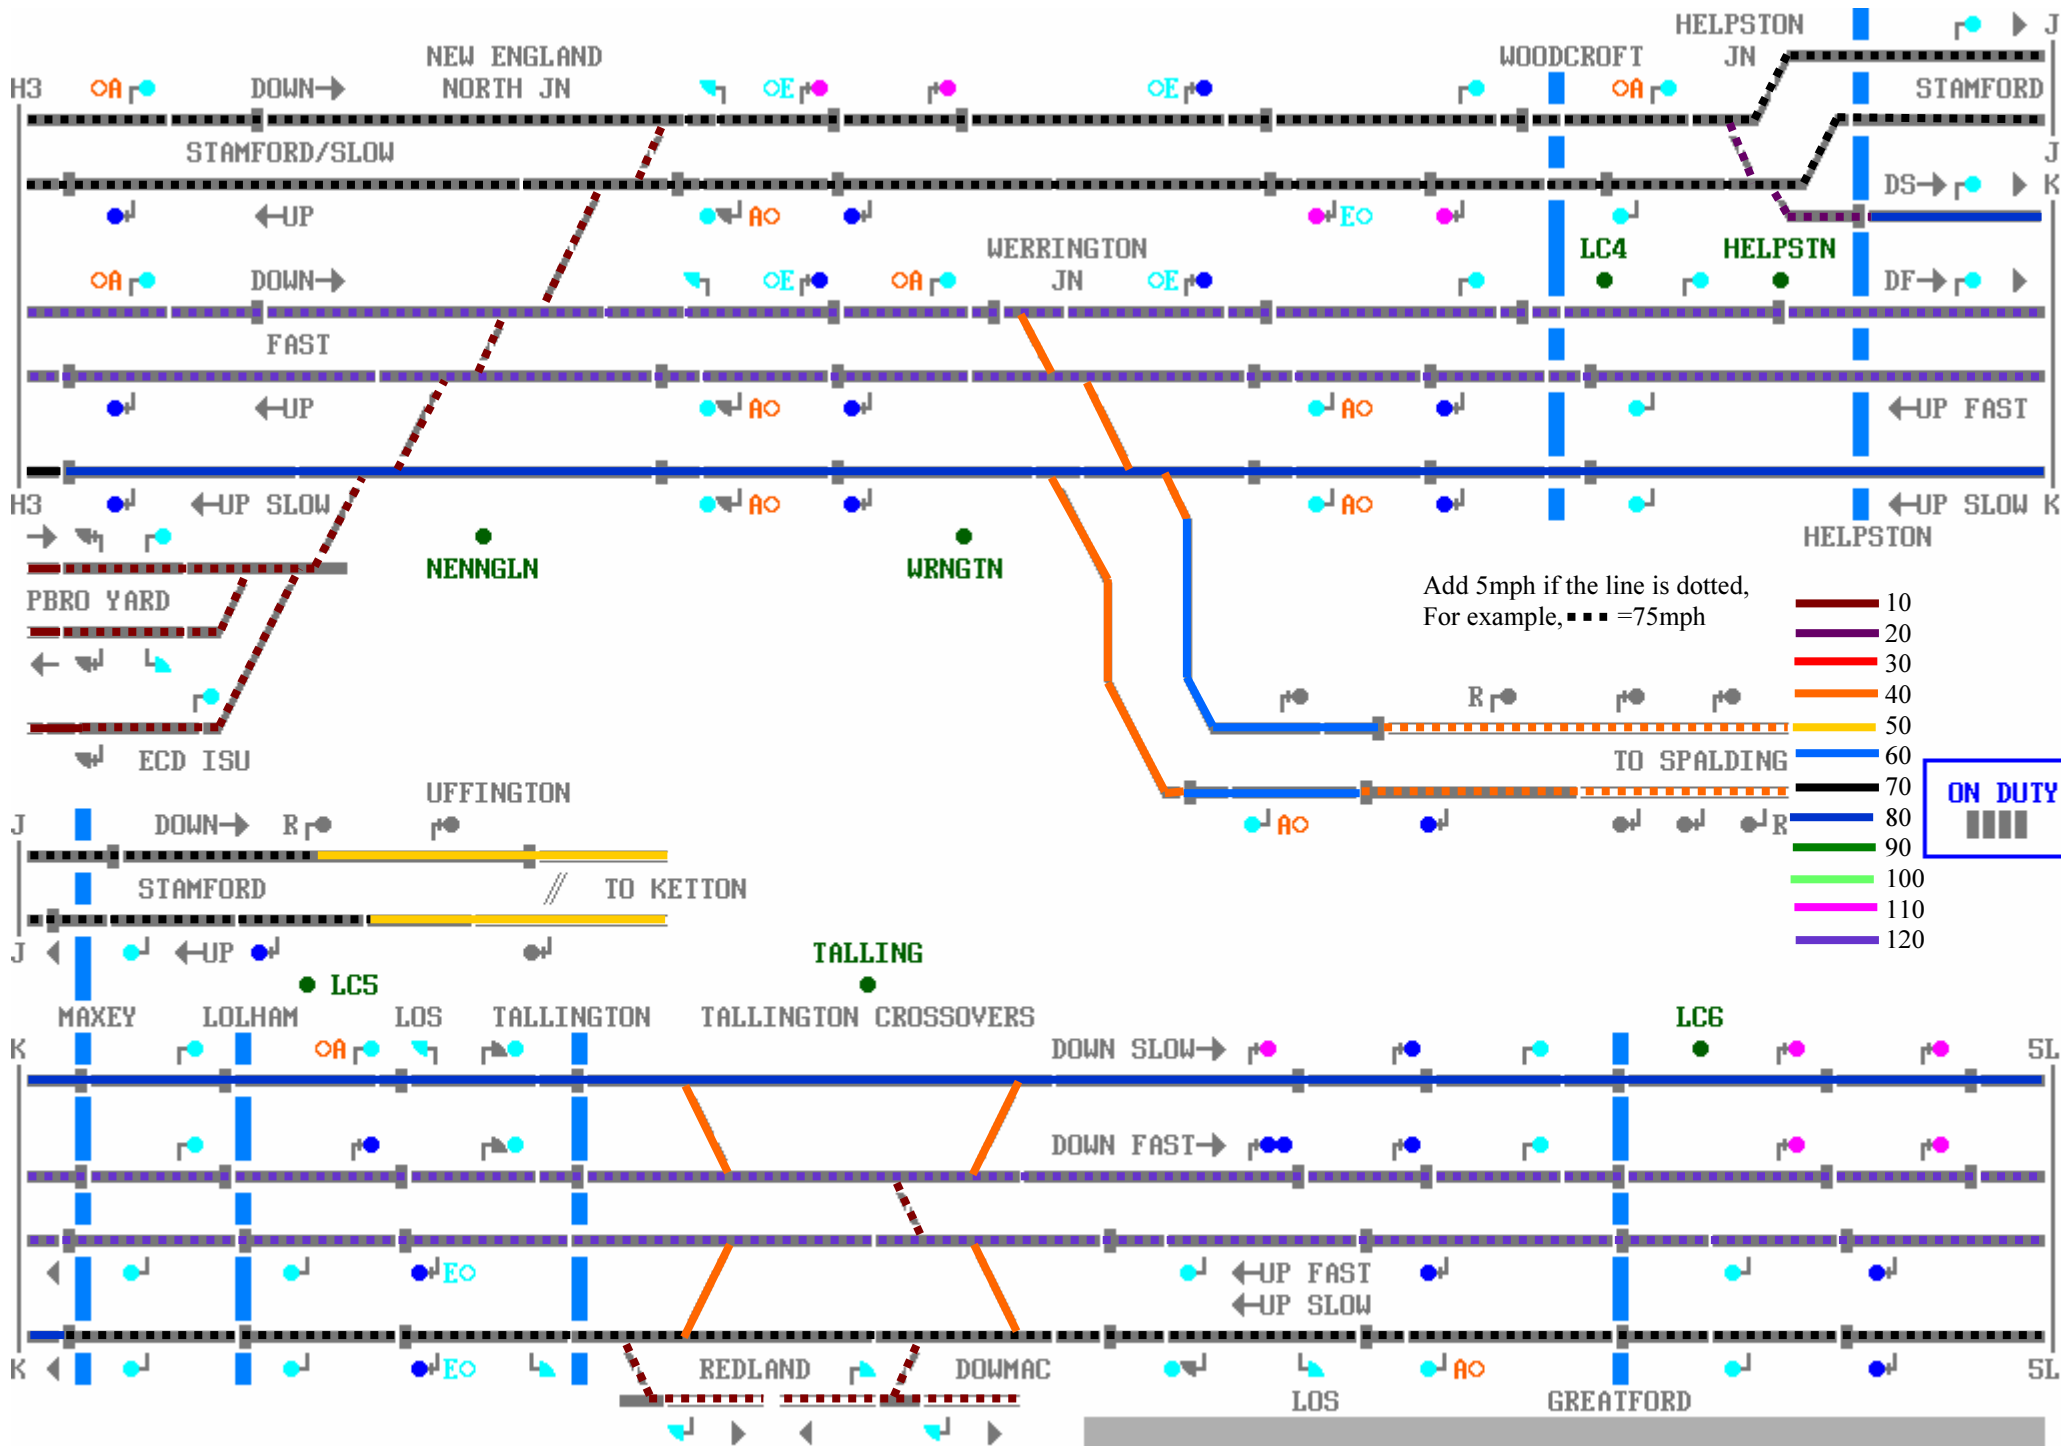

ON DUTY

-  10
 -  20
 -  30
 -  40
 -  50
 -  60
 -  70
 -  80
 -  90
 -  100
 -  110
 -  120
- Add 5mph if the line is dotted,
 For example,  =75mph

- 10
- 20
- 30
- 40
- 50
- 60
- 70
- 80
- 90
- 100
- 110
- 120

Add 5mph if the line is dotted
 For example, = 75mph

BYTHAM

-  10
-  20
-  30
-  40
-  50
-  60
-  70
-  80
-  90
-  100
-  110
-  120

Add 5mph if the line is dotted,
 For example,  =75mph