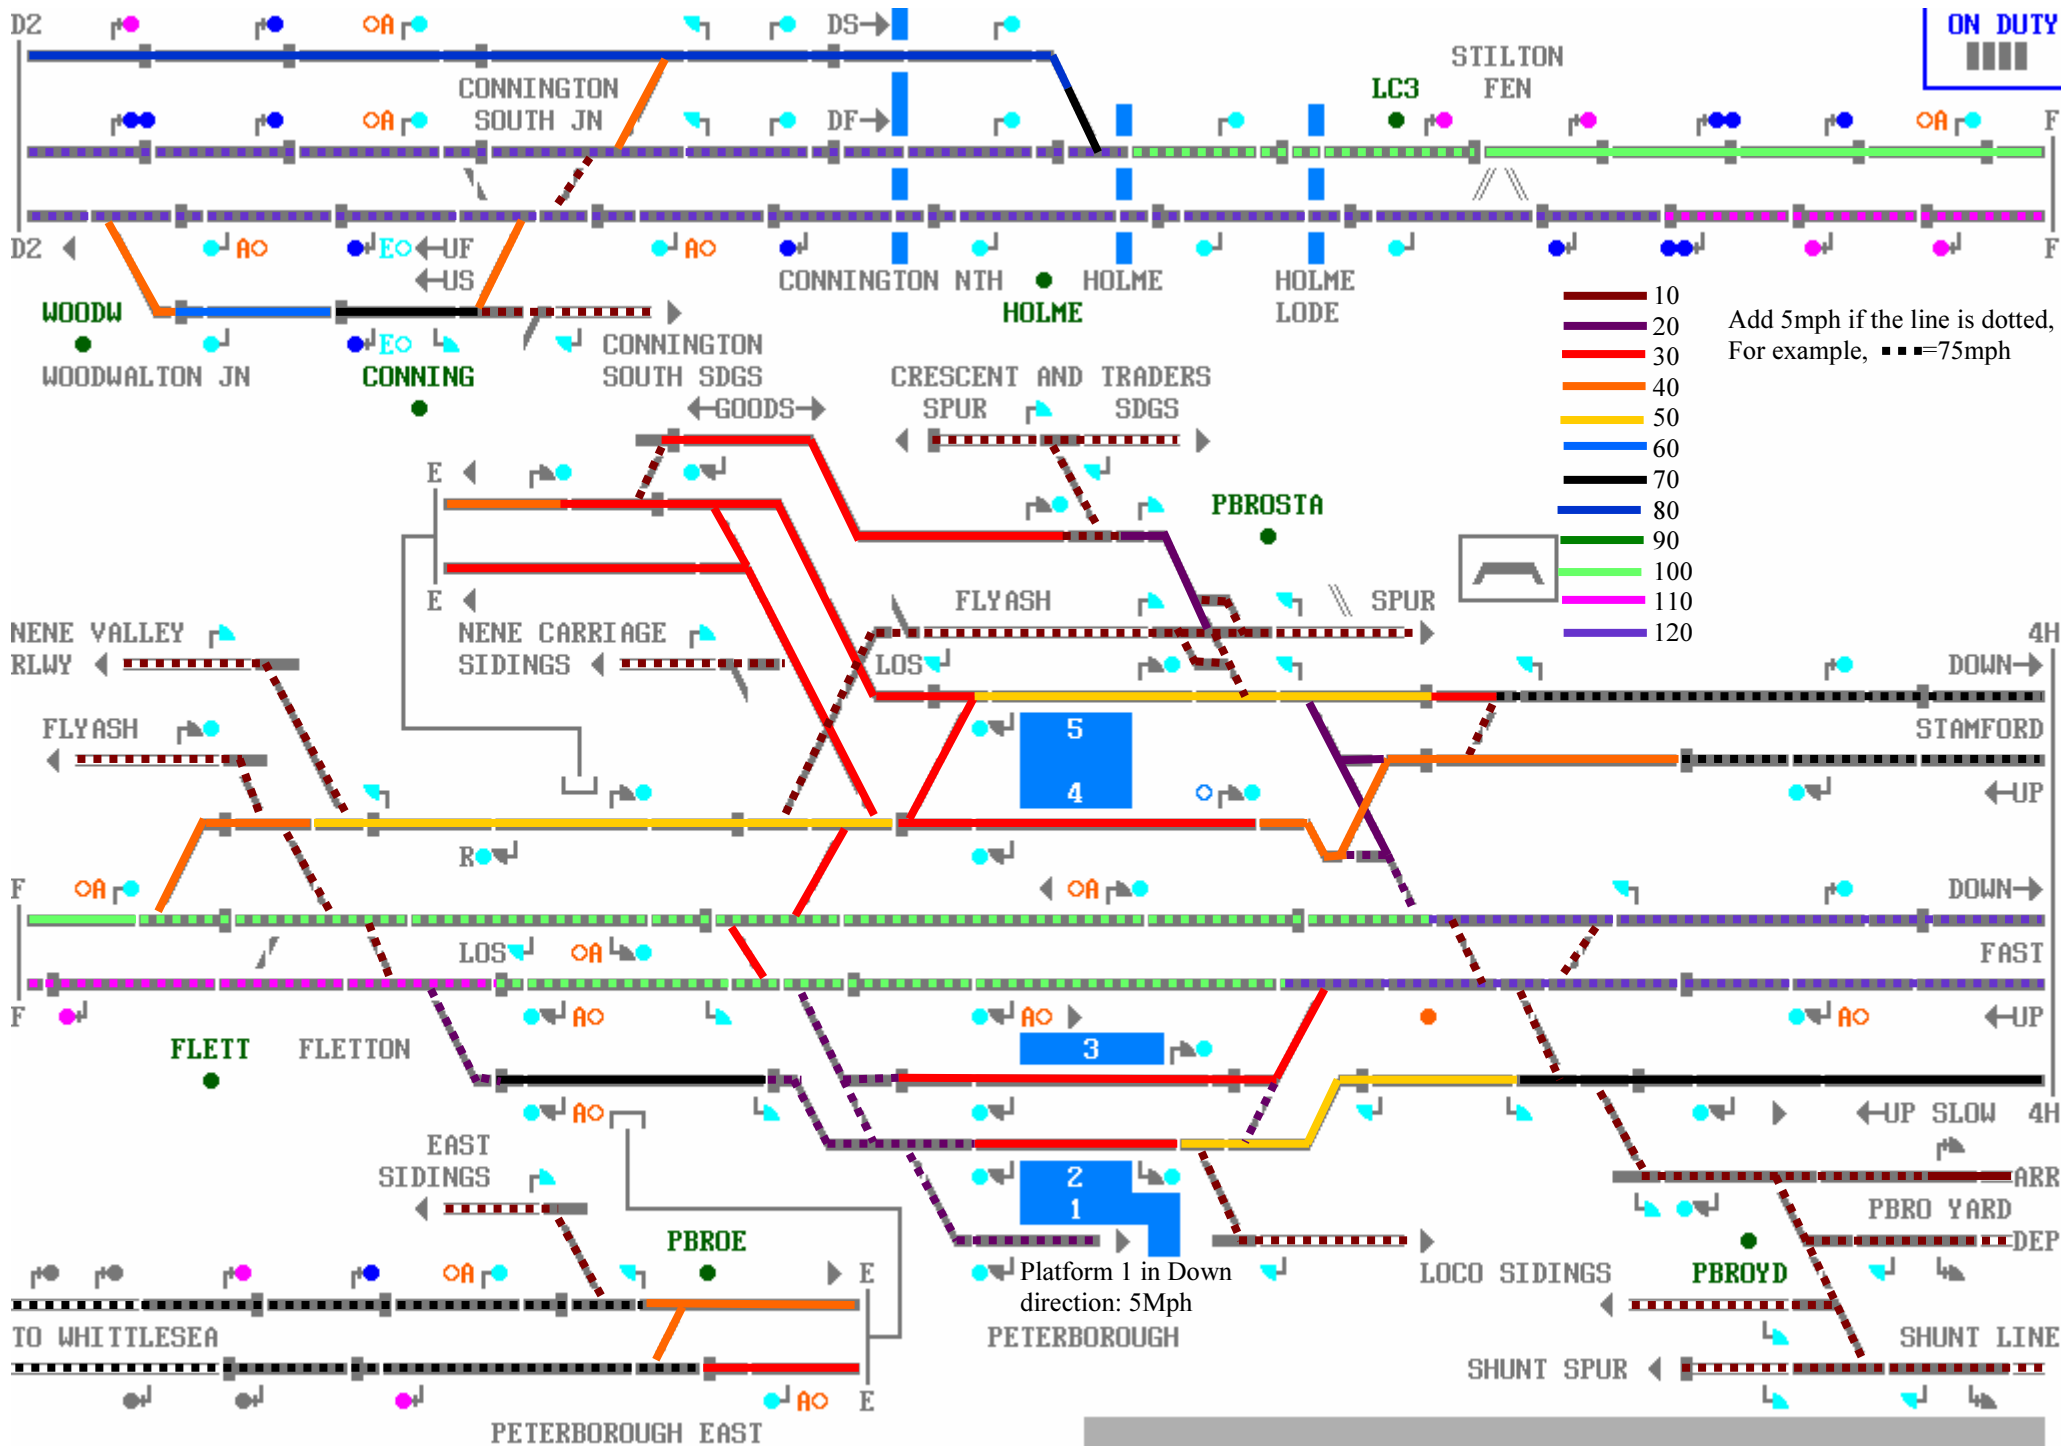

ON DUTY

-  10
 -  20
 -  30
 -  40
 -  50
 -  60
 -  70
 -  80
 -  90
 -  100
 -  110
 -  120
- Add 5mph if the line is dotted,
 For example,  =75mph

- 10
- 20
- 30
- 40
- 50
- 60
- 70
- 80
- 90
- 100
- 110
- 120

Add 5mph if the line is dotted
 For example, = 75mph

BYTHAM

-  10
-  20
-  30
-  40
-  50
-  60
-  70
-  80
-  90
-  100
-  110
-  120

Add 5mph if the line is dotted,
 For example,  =75mph