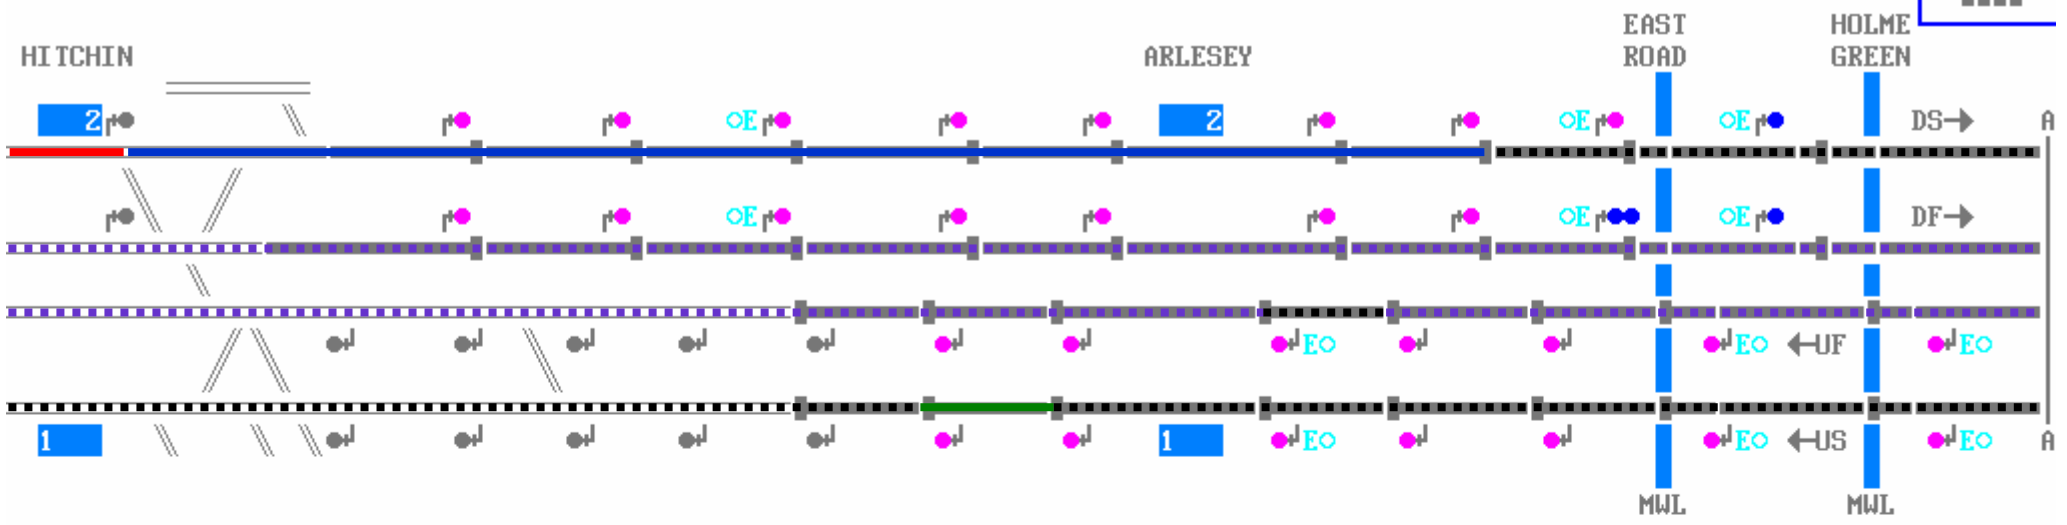

ON DUTY

-  10
 -  20
 -  30
 -  40
 -  50
 -  60
 -  70
 -  80
 -  90
 -  100
 -  110
 -  120
- Add 5mph if the line is dotted,
 For example,  =75mph

- 10
- 20
- 30
- 40
- 50
- 60
- 70
- 80
- 90
- 100
- 110
- 120

Add 5mph if the line is dotted
 For example, = 75mph

BYTHAM

-  10
-  20
-  30
-  40
-  50
-  60
-  70
-  80
-  90
-  100
-  110
-  120

Add 5mph if the line is dotted,
 For example,  =75mph